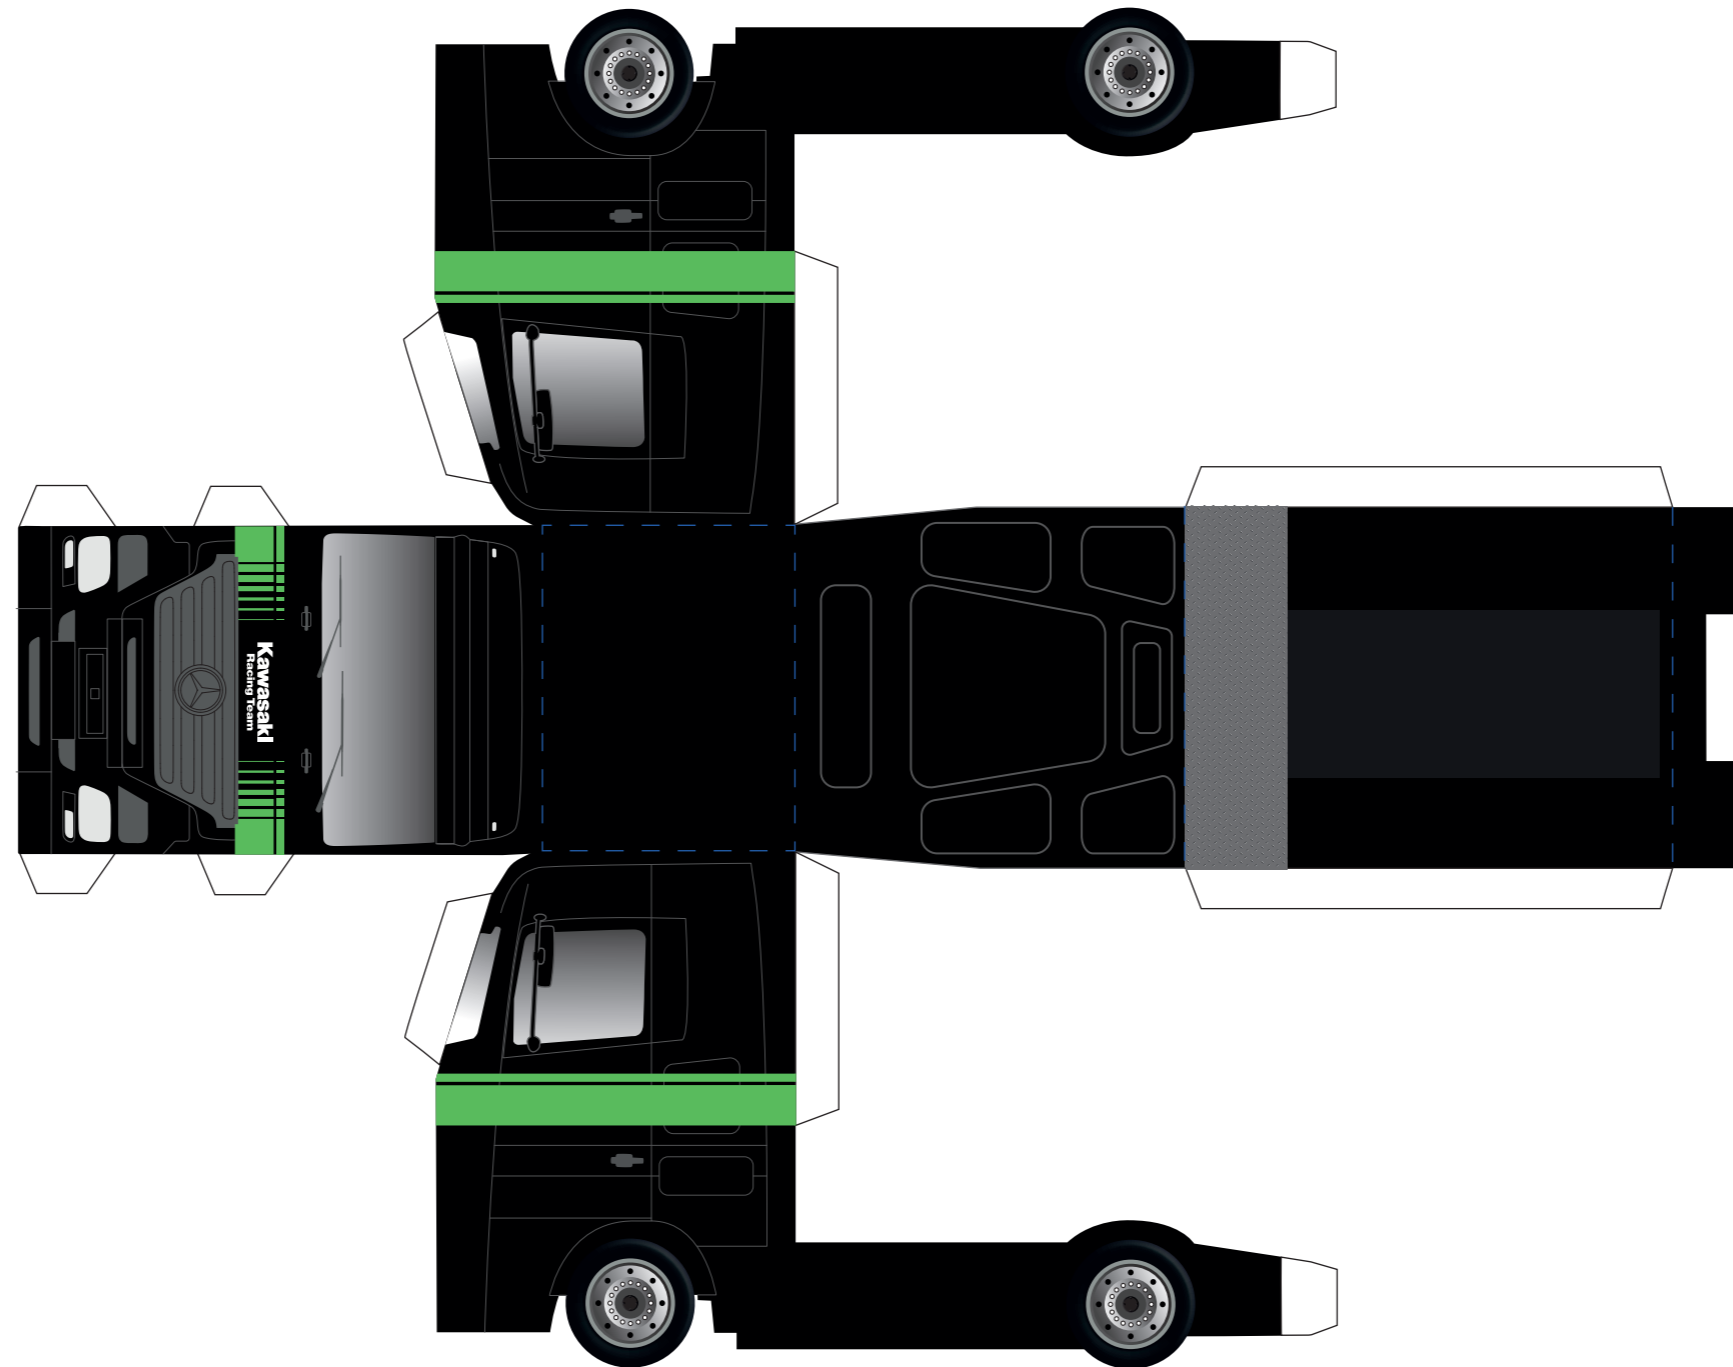

KINGS OF THE RACETRACKS... AND THE ROADS!

Bring the Ninja ZX-10RR anywhere with KRT's trucks.

Mercedes-Benz Actros 1850

- ▶ 15,926cc V8 turbo
- ▶ 450cv
- ▶ 40,000 kg
- ▶ 16 x 3,7 x 2 m

HELPFUL TIPS FOR BUILDING

- ▶ Print in a big size.
- ▶ Cardstock paper is recommended.
- ▶ Cut carefully in the indicated places.
- ▶ Fold and stick the white parts the inside.
- ▶ Don't use too much glue.